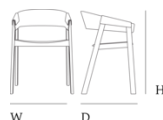

Cover Armchair

Spareparts

Pre-mounted plastic glides included. Felt and plastic glides can be purchased seperately.

Spare parts are available throughout the warranty period from the date of purchase of the product.
For any inquiries, please contact customer care@muuto.com

MUUTO

Cover Armchair

Dimensions

Height:	75,8 cm / 29.8"
Width:	56,2 cm / 22.1"
Depth:	49,8 cm / 19.6"
Seat Height:	46 cm / 18.1"
Seat Depth:	36,8 cm / 14.5"
Armrest Height:	65,6 cm / 25.8"

Ready-to-ship

Oak
Black
Refine Leather Black/Black
Refine Leather Cognac/Oak
Stained Dark Brown
Dark Beige
Refine Leather Stone/Dark Beige